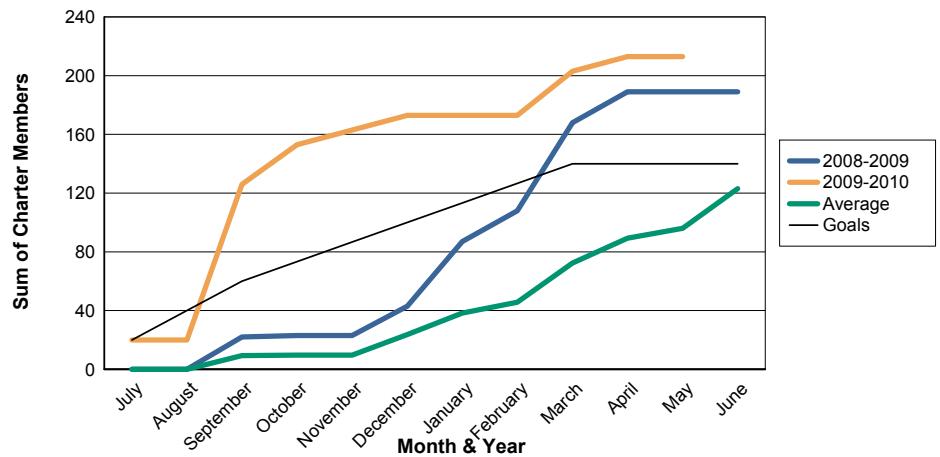

Sum of Charter Members/ Month & Year

For District 323E2