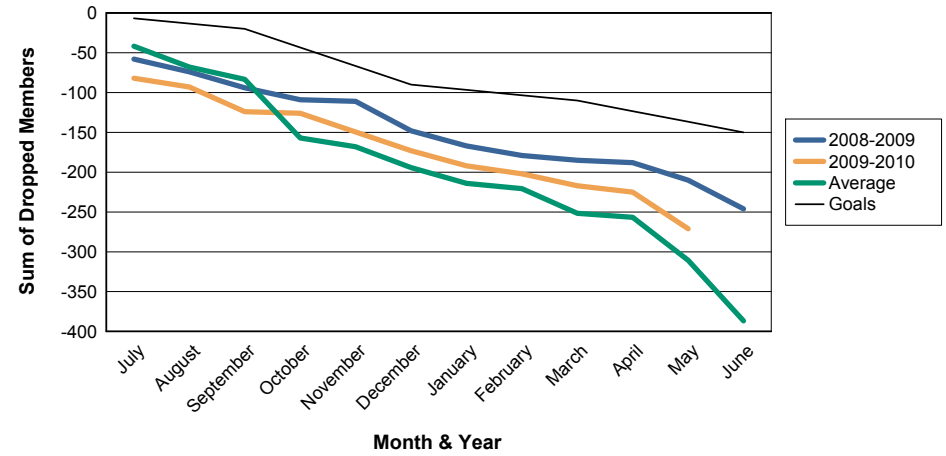

Sum of Dropped Members/ Month & Year

For District 323E2