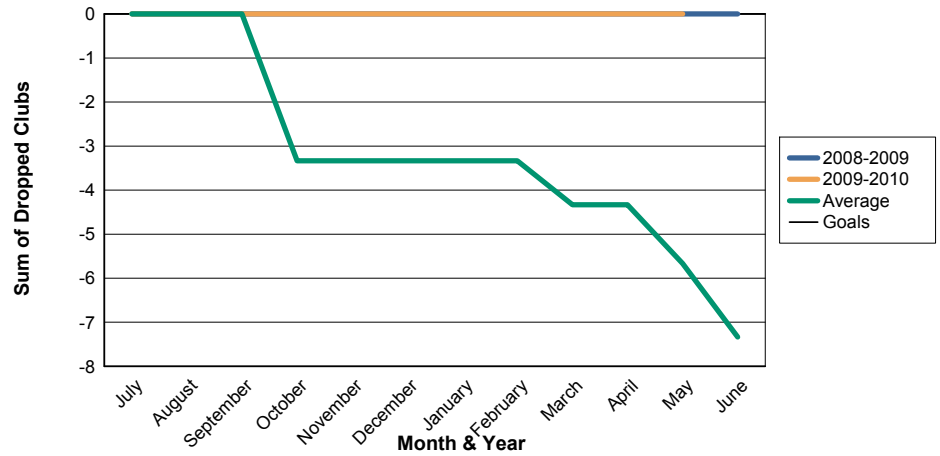

3 Year Comparisons for GMT Constitutional Area 6

By GMT District

As of May 2010

Sum of New Clubs/ Month & Year

For District 323E2

Sum of Dropped Clubs/ Month & Year

For District 323E2

Sum of Net Clubs/ Month & Year