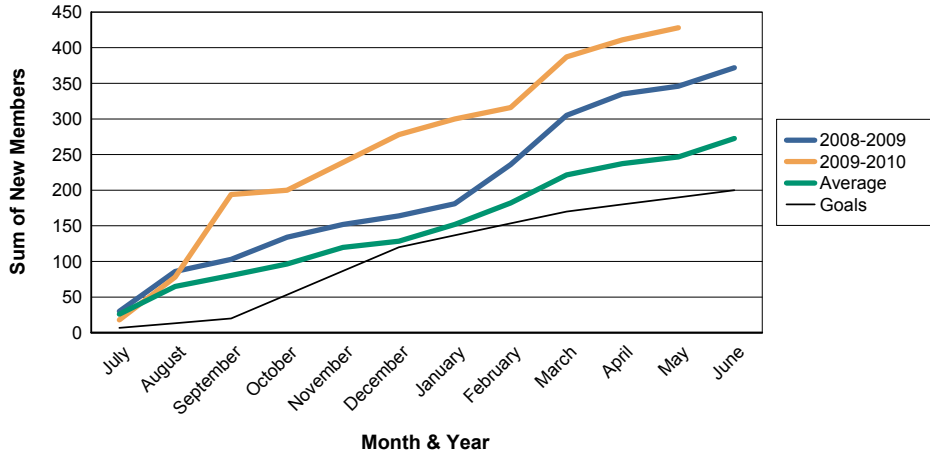

For District 323E2

Sum of Charter Members/ Month & Year

For District 323E2

3 Year Comparisons for GMT Constitutional Area 6

By GMT District

As of May 2010

Sum of New Members/ Month & Year

For District 323E2