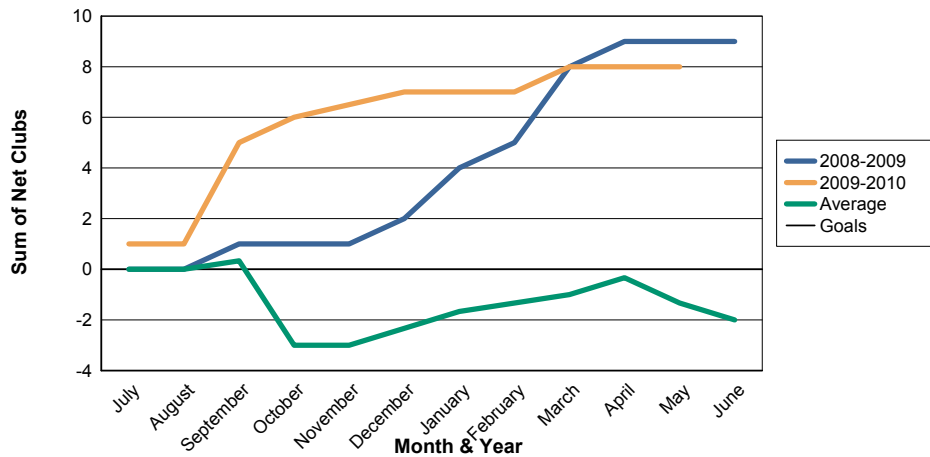

Sum of Net Clubs/ Month & Year

For District 323E2