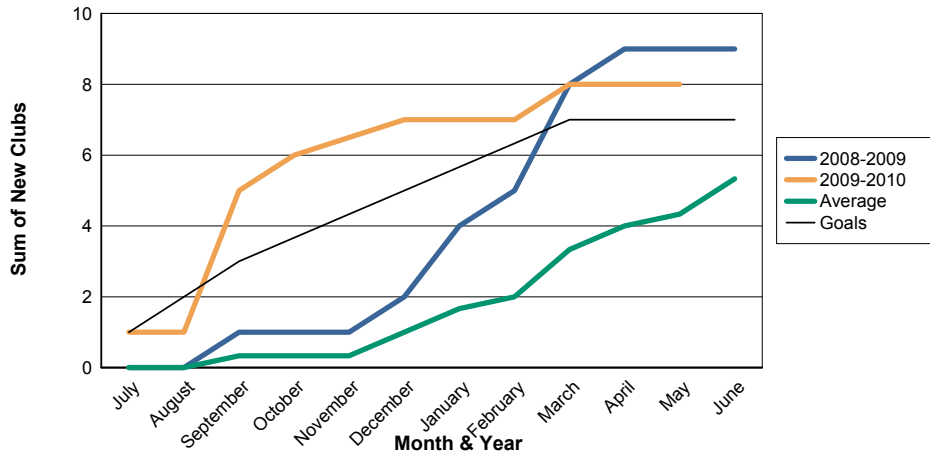

3 Year Comparisons for GMT Constitutional Area 6

By GMT District

As of May 2010

Sum of New Clubs/ Month & Year

For District 323E2

Sum of Dropped Clubs/ Month & Year

For District 323E2

Sum of Net Clubs/ Month & Year